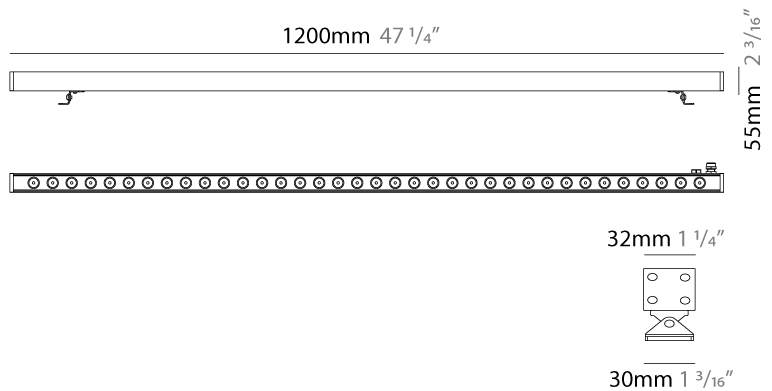

GENERAL

Series: Mini Corniche
Brand: Platek
Division: Exterior
Mounting Type: Surface
Mounting Location: Wall
Subcategory: Wallwash

PHYSICAL

Shape: Rectangle
Length (mm): 1200
Length (in): 47 1/4
Width (mm): 32
Width (in): 1 1/4
Height (mm): 32
Height (in): 1 1/4
Extension (mm): 55
Extension (in): 2 3/16
Light Distribution: Adjustable / Direct
Weight (kg): 2.5
Weight (lbs): 5.5
Screws: A4 stainless steel
Diffuser: Clear tempered glass
Gasket: Gore-Tex valve to prevent condensation inside the fitting.
Fixture Finish: BLK / WHI / GRY / COR / ANT / BRZ
Fixture Material: Extruded Aluminum

ELECTRICAL

Lamp Type: LED
Total Output Wattage (W): 46
Dimming: Bluetooth technology or DMX
Control Gear: DMX
Driver Included: No
Driver Location: Remote
Driver Type: Constant Current - Universal
Driver Class: Class 2
Input Voltage (V): 120 - 277
Constant Current (MA): 500

LED

Number of LEDs: 32
Color Temperature (°K): RGBW
CRI: >80 CRI
Lamp Life (hrs): 60000
Special LEDs offerings: RGBW

OPTICAL

Optic°: 26 / 40 / ELL

RATINGS AND CERTIFICATIONS

Certified By: Certified for North American Standards
IP rating: IP65
IK Rating: IK07
Bug Rating: B1 U0 G0
Upon Request: Higher Maximum Ambient Temperature