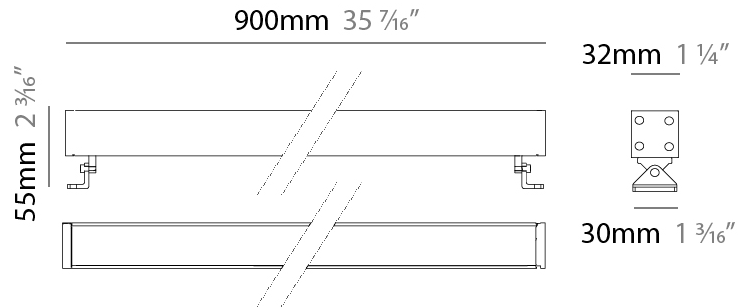

GENERAL

Series: Mini Corniche
Brand: Platek
Division: Exterior
Mounting Type: Surface
Mounting Location: Wall
Subcategory: Wallwash

PHYSICAL

Shape: Rectangle
Length (mm): 900
Length (in): 35 7/16
Width (mm): 32
Width (in): 1 1/4
Height (mm): 32
Height (in): 1 1/4
Extension (mm): 55
Extension (in): 2 3/16
Light Distribution: Adjustable / Direct
Weight (kg): 2.2
Weight (lbs): 4.8
Screws: A4 stainless steel
Diffuser: Clear tempered glass
Gasket: Gore-Tex valve to prevent condensation inside the fitting.
Fixture Finish: BLK / WHI / GRY / COR / ANT / BRZ
Fixture Material: Extruded Aluminum

ELECTRICAL

Lamp Type: LED
Total Output Wattage (W): 35
Dimming: Bluetooth technology or DMX
Control Gear: DMX
Driver Included: No
Driver Location: Remote
Driver Type: Constant Current - Universal
Driver Class: Class 2
Input Voltage (V): 120 - 277
Constant Current (MA): 500

LED

Number of LEDs: 24
Color Temperature (°K): RGBW
CRI: >80 CRI
Lamp Life (hrs): 60000
Special LEDs offerings: RGBW

OPTICAL

Optic°: 26 / 40 / ELL

RATINGS AND CERTIFICATIONS

Certified By: Certified for North American Standards
IP rating: IP65
IK Rating: IK07
Bug Rating: B1 U0 G0
Upon Request: Higher Maximum Ambient Temperature

PROJECT
TYPE
SPECIFIER
QUANTITY
DATE