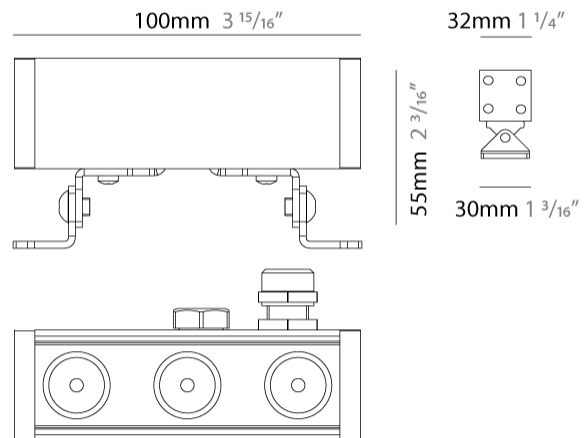

GENERAL

Series: Mini Corniche

Brand: Platek

Division: Exterior

Mounting Type: Surface

Mounting Location: Wall

Subcategory: Wallwash

PHYSICAL

Shape: Rectangle

Length (mm): 100

Length (in): 3 ¹⁵/₁₆

Width (mm): 32

Width (in): 1 ¹/₄

Height (mm): 32

Height (in): 1 ¹/₄

Extension (mm): 55

Extension (in): 2 ³/₁₆

Light Distribution: Adjustable / Direct

Weight (kg): 1.2

Weight (lbs): 2.6

Screws: A4 stainless steel

Diffuser: Clear tempered glass

Gasket: Gore-Tex valve to prevent condensation inside the fitting.

Fixture Finish: [BLK](#) / [WHI](#) / [GRY](#) / [COR](#) / [ANT](#) / [BRZ](#)

Fixture Material: Extruded Aluminum

ELECTRICAL

Lamp Type: LED

Total Output Wattage (W): 6

Dimming: Bluetooth technology or DMX

Control Gear: DMX

Driver Included: No

Driver Location: Remote

Driver Type: Constant Current - Universal

Driver Class: Class 2

Input Voltage (V): 120 - 277

Constant Current (MA): 500

LED

Number of LEDs: 4

Color Temperature (°K): RGBW

CRI: >80 CRI

Lamp Life (hrs): 60000

Special LEDs offerings: RGBW

OPTICAL

Optic°: [26](#) / [40](#) / [ELL](#)

RATINGS AND CERTIFICATIONS

Certified By: Certified for North American Standards

IP rating: IP65

IK Rating: IK07

Bug Rating: B1 U0 G0

Upon Request: Higher Maximum Ambient Temperature