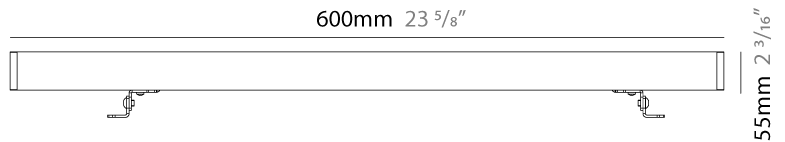

GENERAL

Series: Mini Corniche
Brand: Platek
Division: Exterior
Mounting Type: Surface
Mounting Location: Wall
Subcategory: Wallwash

PHYSICAL

Shape: Rectangle
Length (mm): 600
Length (in): 23 ⁵/₈"
Width (mm): 32
Width (in): 1 ¹/₄"
Height (mm): 32
Height (in): 1 ³/₁₆"
Extension (mm): 55
Extension (in): 2 ³/₁₆"
Light Distribution: Adjustable / Direct
Weight (kg): 1.8
Weight (lbs): 4.0
Screws: A4 stainless steel
Diffuser: Clear tempered glass
Gasket: Gore-Tex valve to prevent condensation inside the fitting.
Fixture Finish: BLK / WHI / GRY / COR / ANT / BRZ
Fixture Material: Extruded Aluminum

ELECTRICAL

Lamp Type: LED
Total Output Wattage (W): 23
Dimming: Bluetooth technology or DMX
Control Gear: DMX
Driver Included: No
Driver Location: Remote
Driver Type: Constant Current - Universal
Driver Class: Class 2
Input Voltage (V): 120 - 277
Constant Current (MA): 500

LED

Number of LEDs: 16
Color Temperature (°K): RGBW
CRI: >80 CRI
Lamp Life (hrs): 60000
Special LEDs offerings: RGBW

OPTICAL

Optic°: 26 / 40 / ELL

RATINGS AND CERTIFICATIONS

Certified By: Certified for North American Standards
IP rating: IP65
IK Rating: IK07
Bug Rating: B1 U0 G0
Upon Request: Higher Maximum Ambient Temperature

PROJECT
TYPE
SPECIFIER
QUANTITY
DATE

32mm 1 ¹/₄ "

30mm 1 ³/₁₆ "